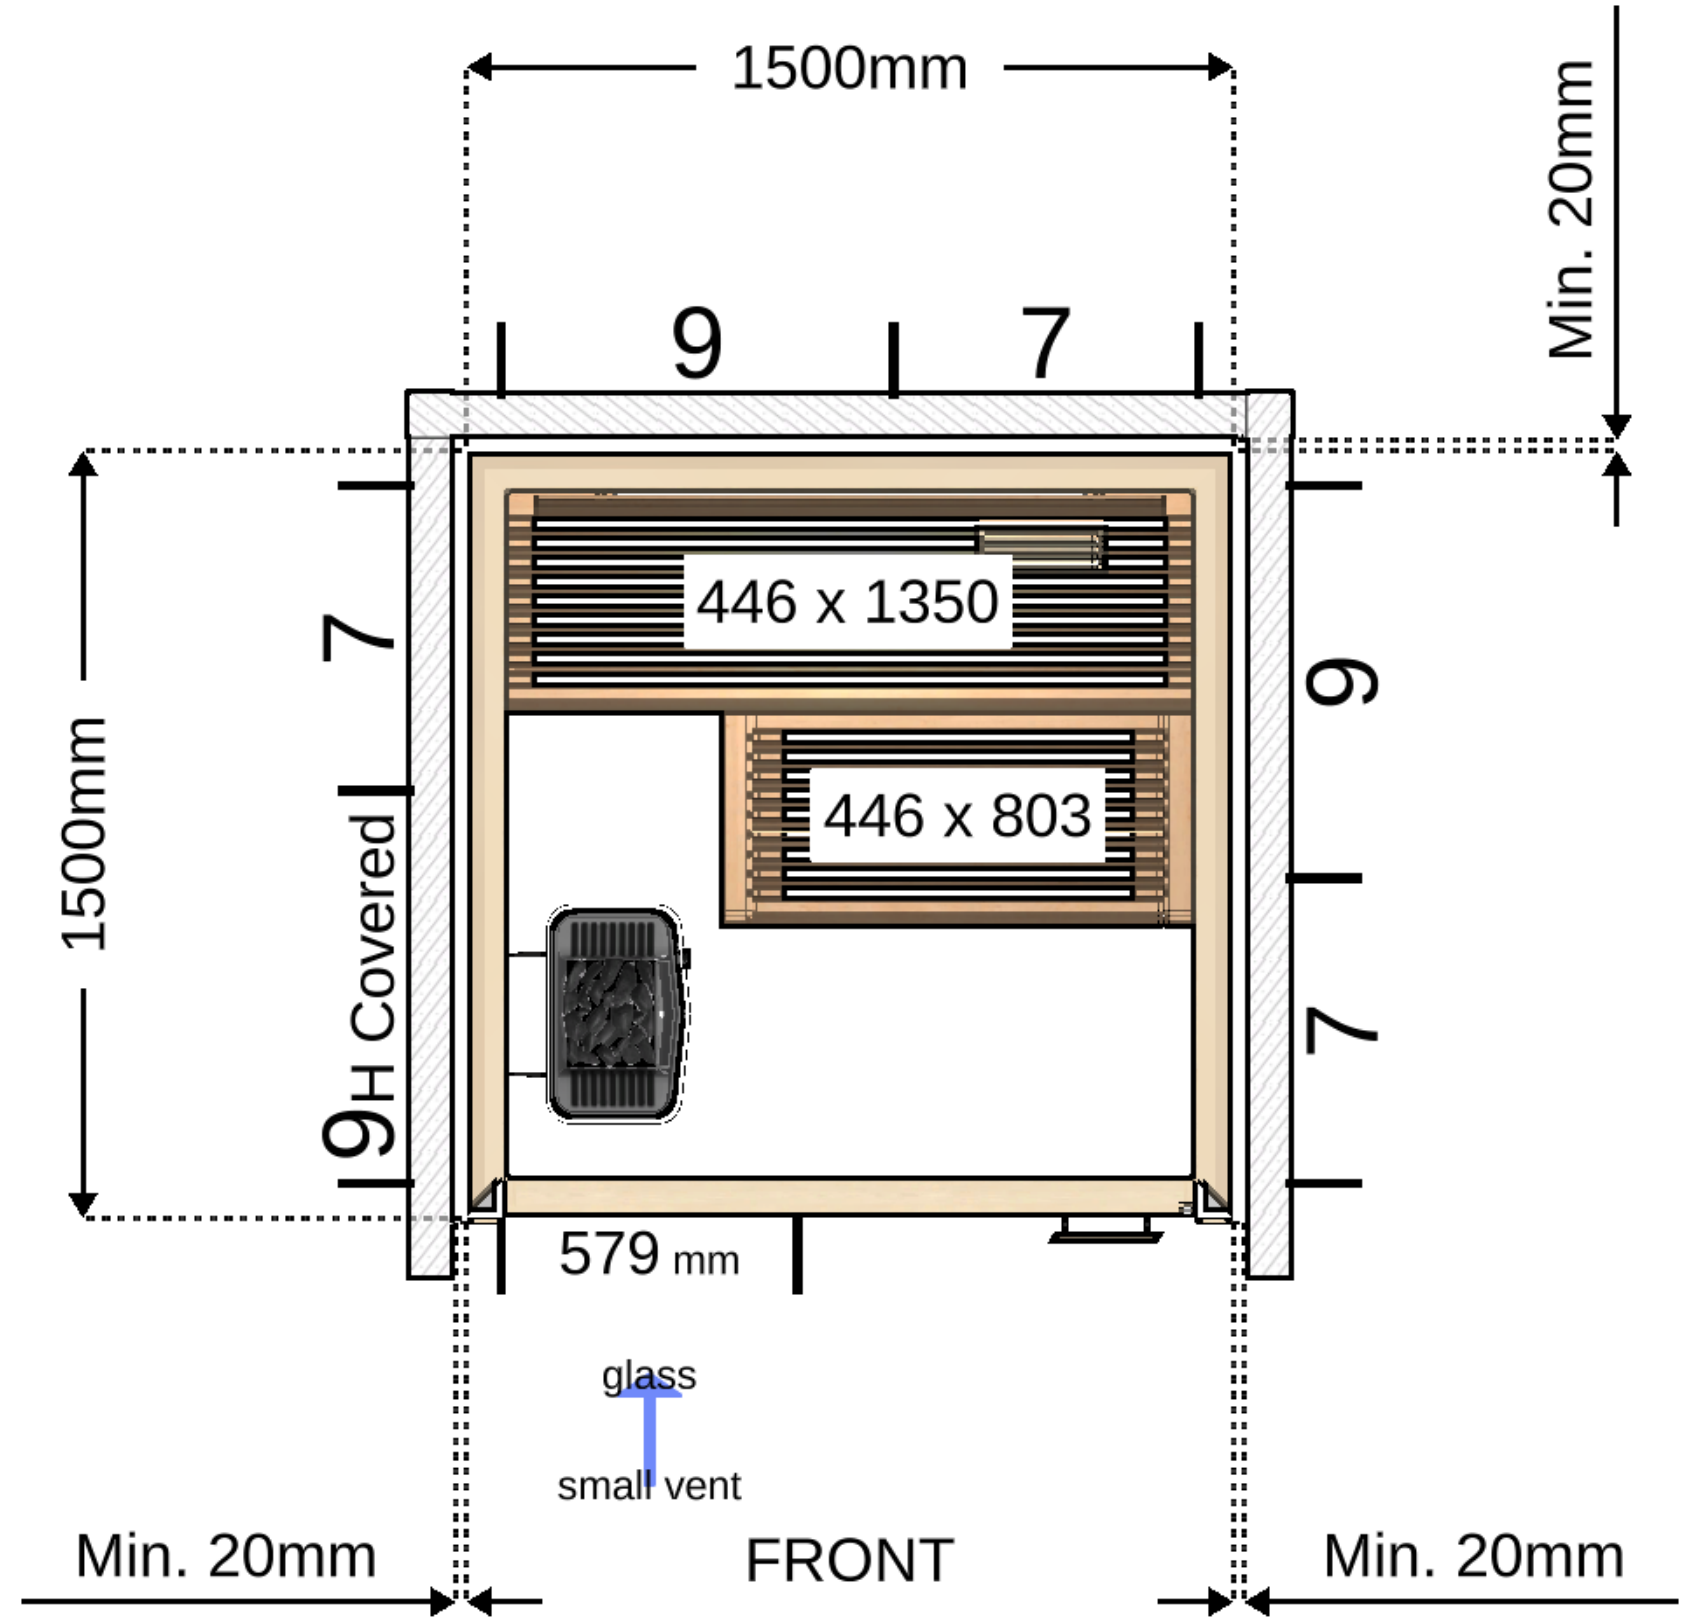

Configuration ID:
d52a959f-9c52-11ed-b26a-00155d4a4905

Customer Ref.	RMA_nr. ???	Contact
---------------	-------------	---------

TYLÖ	Article No. 3243	Page 1 (3)	Scale 1:20
	Drawn by AA	Date 2023-04-18	

BENCH 1		SIZE	
Bench	446 x 1350 mm	Width	1500 mm
Type	Slim	Depth	1500 mm
Material	Alder	Height w/o ceiling trim	2073 mm
Height	872 mm	Inside volume	3.69 m³
Front type	Soft front	Inside volume incl. glass	6.42 m³
Backrest	1240 mm Slim with lighting	EXTERIOR	
BENCH 2		Room Model	Glass Front
Bench	446 x 803 mm	Visible Sides	Front
Type	Slim	Wall Type	Vertical Panel
Material	Alder	Material Outside	Aspen 12 x 85 mm
Height	472 mm	Material Inside	Aspen 12 x 85 mm
Front type	Soft front	Glass Type	Clear
Support Left	Side panel	Material Ceiling Outside	Spruce C
Support Right	Side panel	Material Ceiling Inside	Aspen
		Wood Type Trim Outside	Aspen
		Wood Type Trim Inside	Aspen
		Floor Frame	Low
		Glass Profile Floor	U-profile
		Door Type	Door 720 mm
		Door Handle	Horizontal Aspen
		Door Hinges	Left
HEATER			
		Heater	SENSE ELITE 6

FRONT