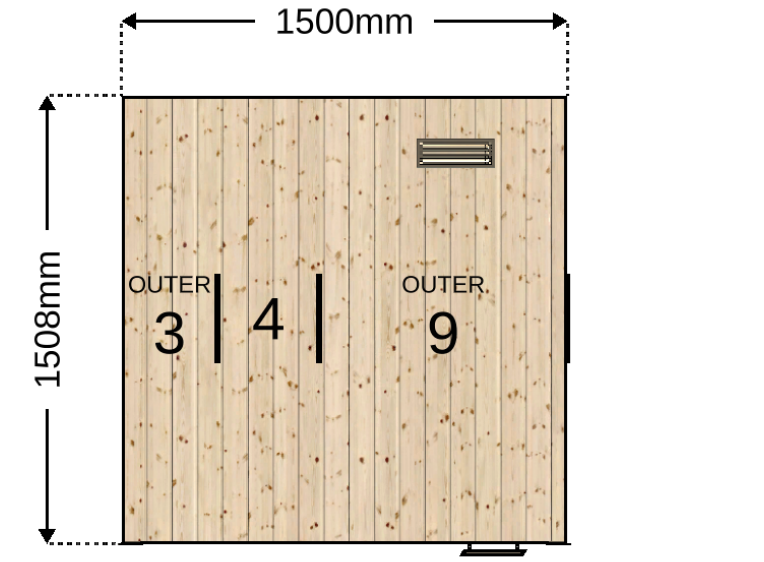

Configuration ID:
d52a959f-9c52-11ed-b26a-00155d4a4905

Customer Ref.	RMA_nr. ???	Contact
---------------	-------------	---------

TYLÖ	Article No. 3243	Page 1 (3)	Scale 1:20
	Drawn by AA	Date 2023-04-18	

BENCH 1		SIZE	
Bench	446 x 1350 mm	Width	1500 mm
Type	Slim	Depth	1500 mm
Material	Alder	Height w/o ceiling trim	2073 mm
Height	872 mm	Inside volume	3.69 m³
Front type	Soft front	Inside volume incl. glass	6.42 m³
Backrest	1240 mm Slim with lighting	EXTERIOR	
BENCH 2		Room Model	Glass Front
Bench	446 x 803 mm	Visible Sides	Front
Type	Slim	Wall Type	Vertical Panel
Material	Alder	Material Outside	Aspen 12 x 85 mm
Height	472 mm	Material Inside	Aspen 12 x 85 mm
Front type	Soft front	Glass Type	Clear
Support Left	Side panel	Material Ceiling Outside	Spruce C
Support Right	Side panel	Material Ceiling Inside	Aspen
		Wood Type Trim Outside	Aspen
		Wood Type Trim Inside	Aspen
		Floor Frame	Low
		Glass Profile Floor	U-profile
		Door Type	Door 720 mm
		Door Handle	Horizontal Aspen
		Door Hinges	Left
HEATER			
		Heater	SENSE ELITE 6

FRONT